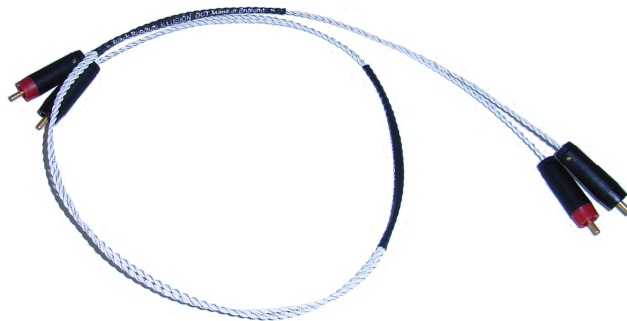

# Black Rhodium

## Illusion DCT

This cable will enhance your system, through the technology applied by Black Rhodium, such as the following:

- ✓ Using tightly twisted, silver plated solid core cable, which offers a much clearer sound than stranded copper, especially over mid-high frequencies, as well as being low noise, improving sound quality.
- ✓ Utilising high quality PTFE insulation with an exclusive post production process which allows for a faster, clearer beat and a smoother sound, less prone to harshness.
- ✓ Utilises the acclaimed Eichmann Bullet Plugs, which due to their single point return contact and 24k gold plating, this improves the clarity and cleanliness of sound.
- ✓ Deep Cryogenic Treatment, which we have found through extensive testing improves both the timing and clarity of sound, thus allowing the listener greater appreciation of the sounds being played.
- ✓ Advanced quality control of the direction of wiring during the production process, delivering superior stereo imaging, as well as lower background noise. Directional heatshrinks are attached to ensure that these benefits are easily achievable.