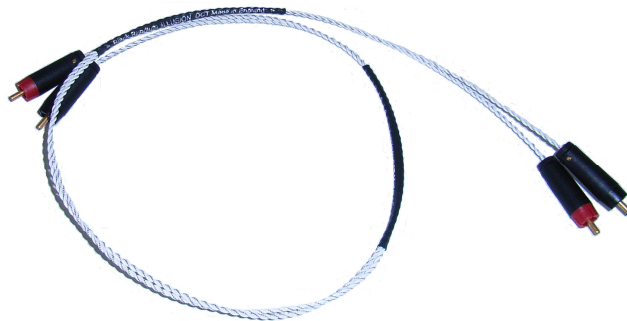

Black Rhodium

Illusion DCT

This cable will enhance your system, through the technology applied by Black Rhodium, such as the following:

- ✓ Using tightly twisted, silver plated solid core cable, which offers a much clearer sound than stranded copper, especially over mid-high frequencies, as well as being low noise, improving sound quality.
- ✓ Utilising high quality PTFE insulation with an exclusive post production process which allows for a faster, clearer beat and a smoother sound, less prone to harshness.
- ✓ Utilises the acclaimed Eichmann Bullet Plugs, which due to their single point return contact and 24k gold plating, this improves the clarity and cleanliness of sound.
- ✓ Deep Cryogenic Treatment, which we have found through extensive testing improves both the timing and clarity of sound, thus allowing the listener greater appreciation of the sounds being played.
- ✓ Advanced quality control of the direction of wiring during the production process, delivering superior stereo imaging, as well as lower background noise. Directional heatshrinks are attached to ensure that these benefits are easily achievable.